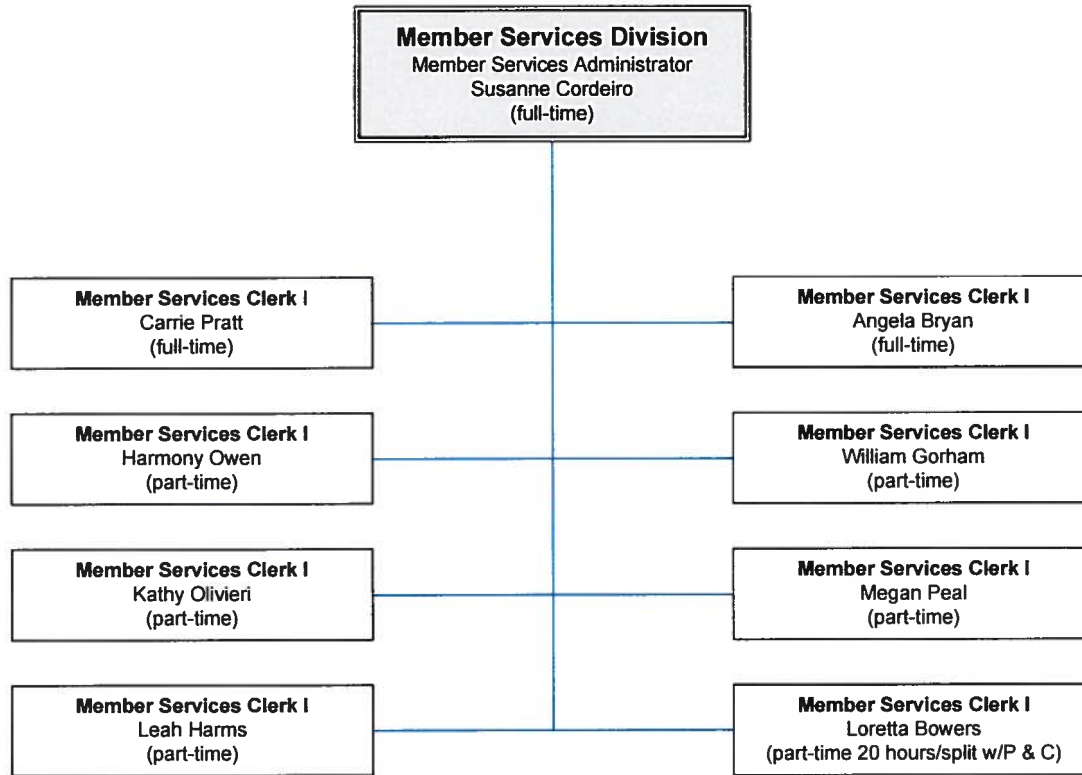

**Canyon Lake Property Owners Association
Corporate Structure**

**Canyon Lake Property Owners Association
General Manager's Office Organization Structure**

**Canyon Lake Property Owners Association
Human Resources Department Organization Structure**

**Canyon Lake Property Owners Association
Accounting Department Organization Structure**

**Canyon Lake Property Owners Association
Member Services Division Organization Structure**

**Canyon Lake Property Owners Association
Planning & Compliance Department Organization Structure**

Canyon Lake Property Owners Association
Operations Department Organization Structure

Canyon Lake Property Owners Association
Food & Beverage Division Organization Structure

**Canyon Lake Property Owners Association
Pool & Recreation Division Organization Structure**