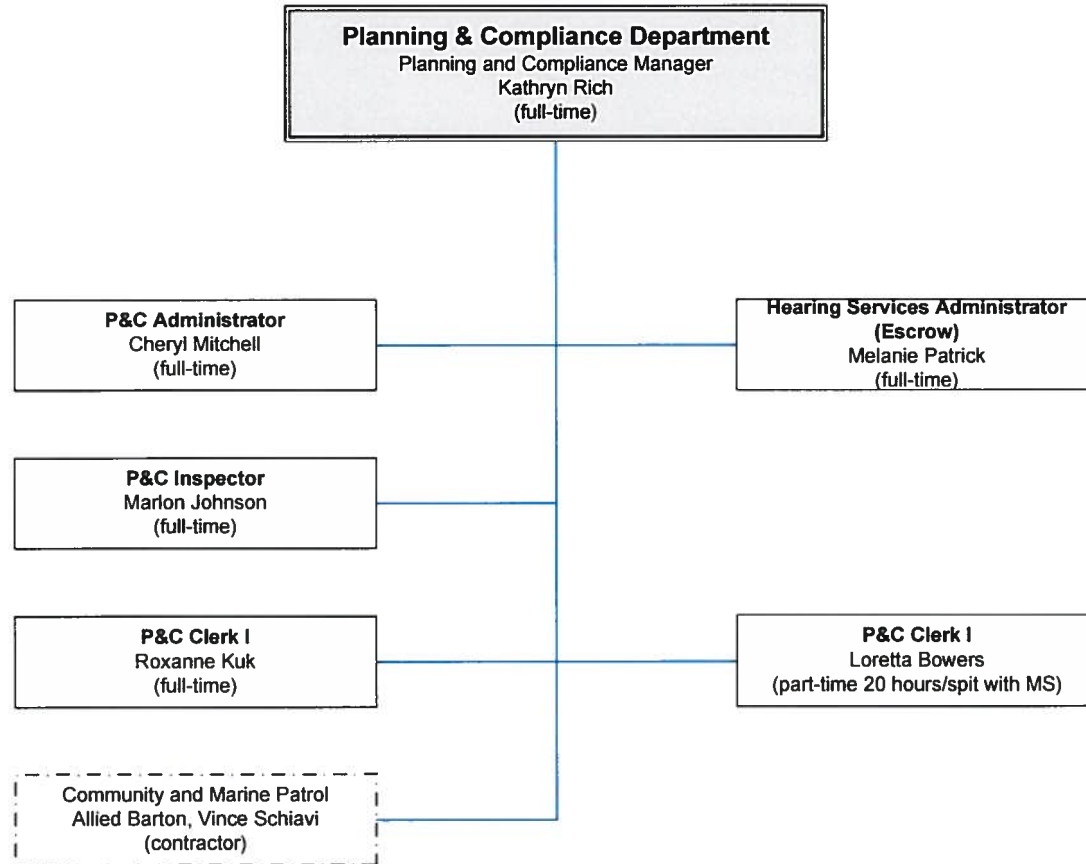

**Canyon Lake Property Owners Association
Corporate Structure**

**Canyon Lake Property Owners Association
General Manager's Office Organization Structure**

**Canyon Lake Property Owners Association
Human Resources Department Organization Structure**

**Canyon Lake Property Owners Association
Accounting Department Organization Structure**

**Canyon Lake Property Owners Association
Member Services Division Organization Structure**

**Canyon Lake Property Owners Association
Planning & Compliance Department Organization Structure**

Canyon Lake Property Owners Association
Operations Department Organization Structure

Canyon Lake Property Owners Association
Food & Beverage Division Organization Structure

**Canyon Lake Property Owners Association
Pool & Recreation Division Organization Structure**