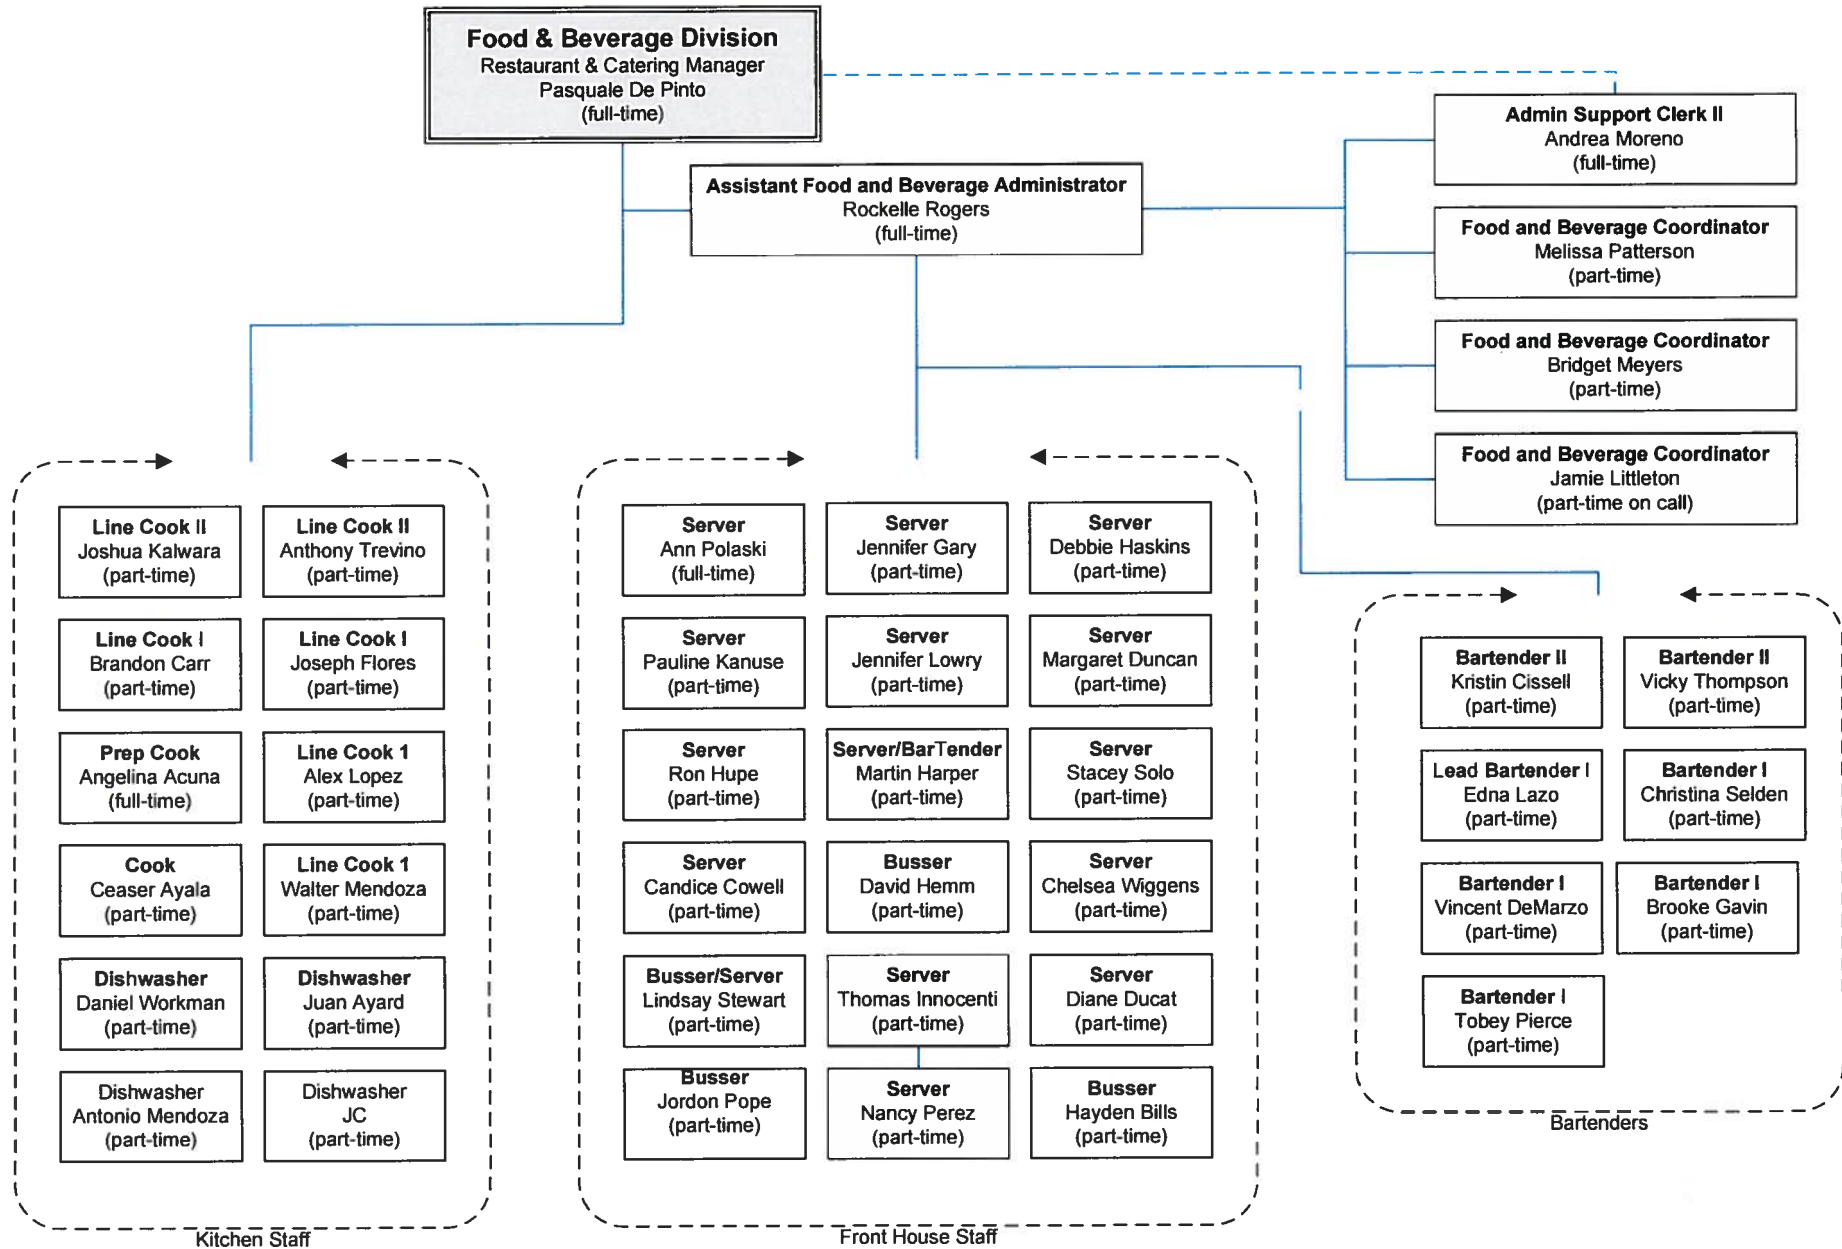

**Canyon Lake Property Owners Association
Corporate Structure**

**Canyon Lake Property Owners Association
General Manager's Office Organization Structure**

**Canyon Lake Property Owners Association
Human Resources Department Organization Structure**

**Canyon Lake Property Owners Association
Accounting Department Organization Structure**

**Canyon Lake Property Owners Association
Member Services Division Organization Structure**

**Canyon Lake Property Owners Association
Planning & Compliance Department Organization Structure**

Canyon Lake Property Owners Association
Operations Department Organization Structure

Canyon Lake Property Owners Association
Food & Beverage Division Organization Structure

**Canyon Lake Property Owners Association
Pool & Recreation Division Organization Structure**