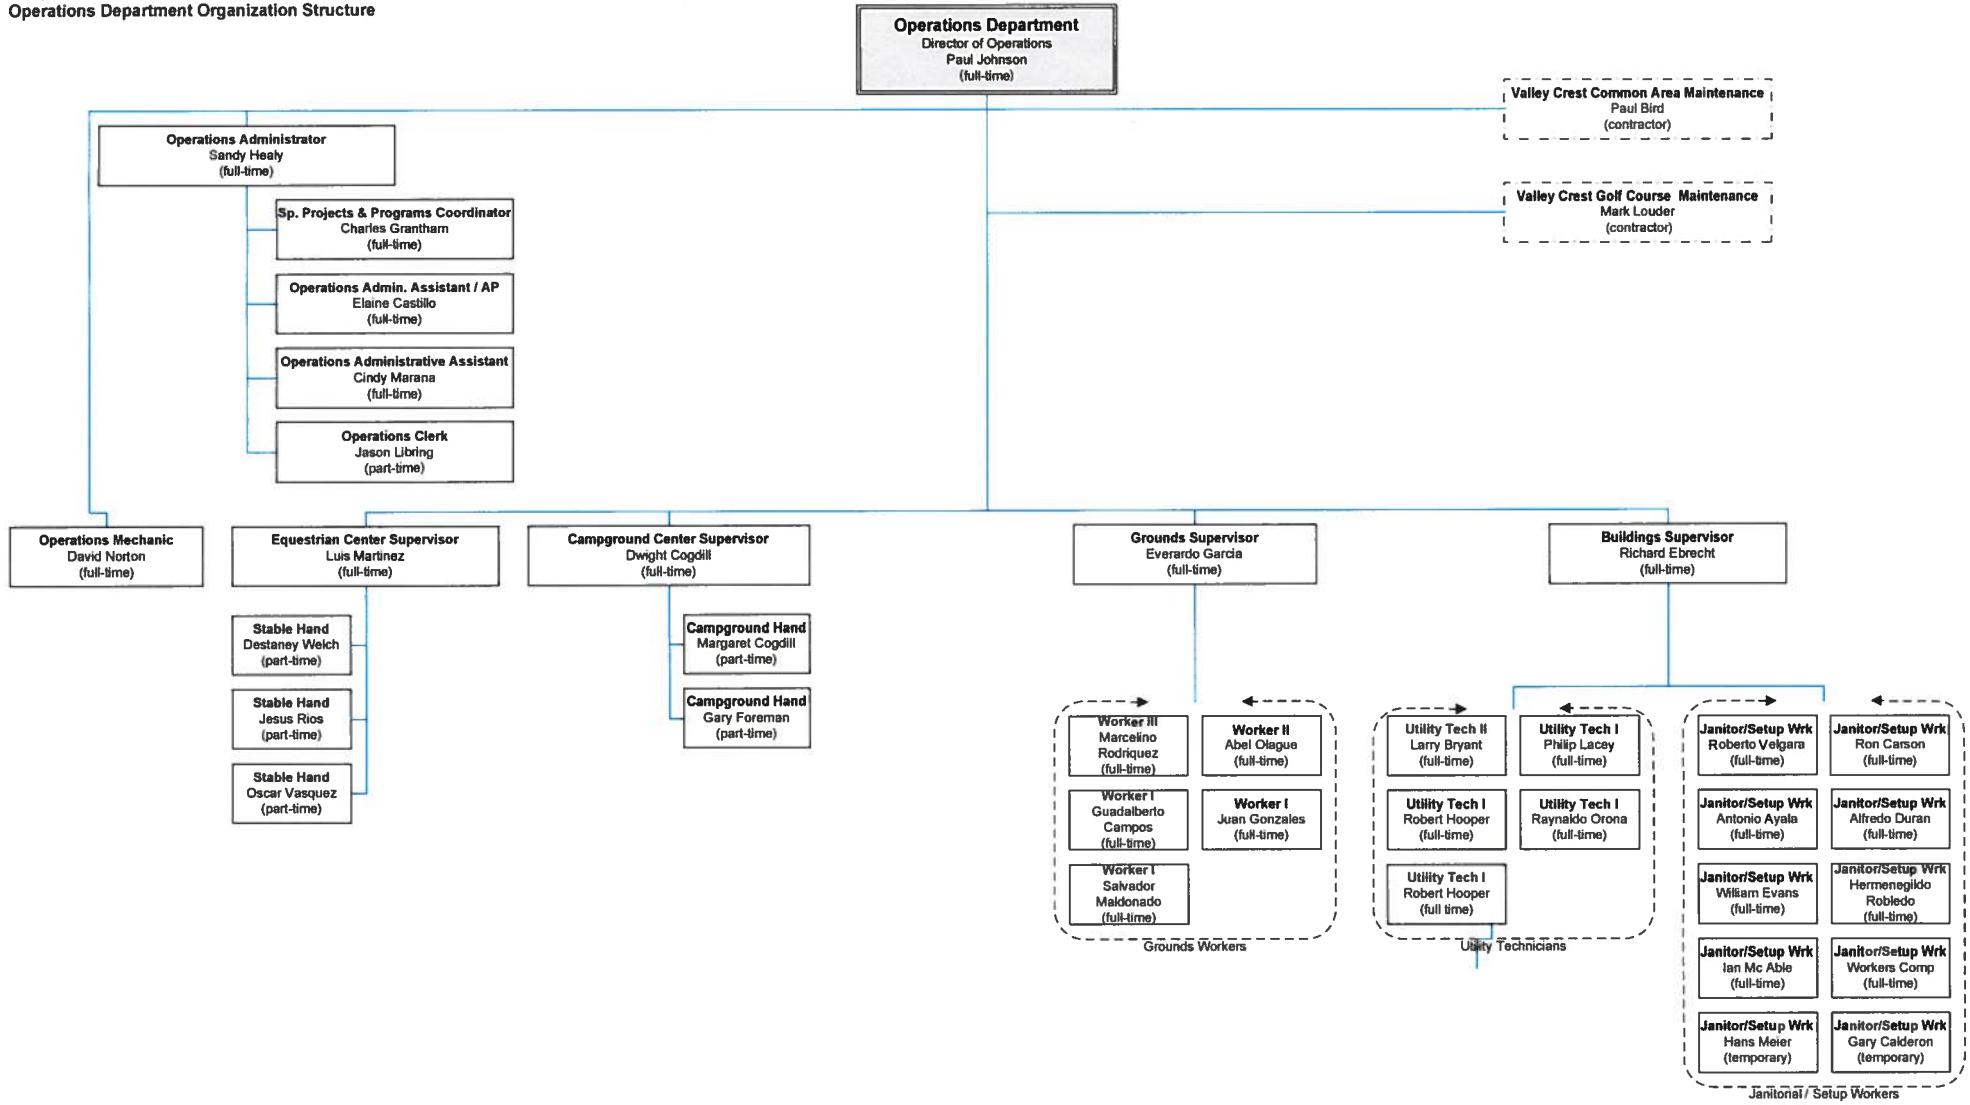

**Canyon Lake Property Owners Association
Corporate Structure**

**Canyon Lake Property Owners Association
General Manager's Office Organization Structure**

**Canyon Lake Property Owners Association
Human Resources Department Organization Structure**

**Canyon Lake Property Owners Association
Accounting Department Organization Structure**

**Canyon Lake Property Owners Association
Member Services Division Organization Structure**

**Canyon Lake Property Owners Association
Planning & Compliance Department Organization Structure**

Canyon Lake Property Owners Association
Operations Department Organization Structure

Canyon Lake Property Owners Association
Food & Beverage Division Organization Structure

**Canyon Lake Property Owners Association
Pool & Recreation Division Organization Structure**